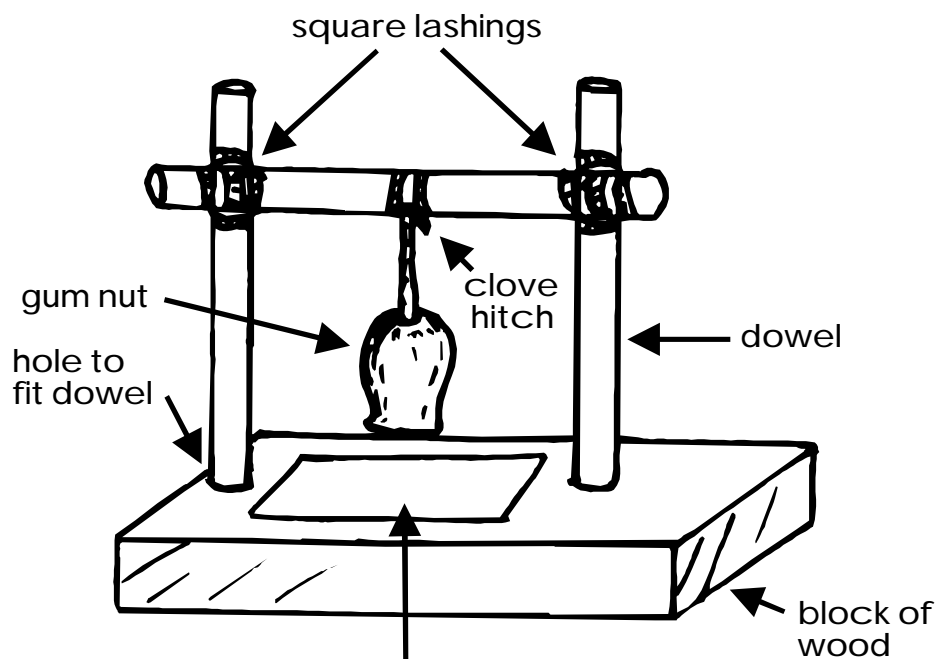

# Weather Predictor

Here's a little model the Gold Boomerang Cub Scouts could make to practise the square lashing.

directions for reading  
the weather predictor:

If I am wet it is raining  
If I am dry it is fine  
If I am moving it is windy  
If I am still it is calm  
If I am missing it is a cyclone